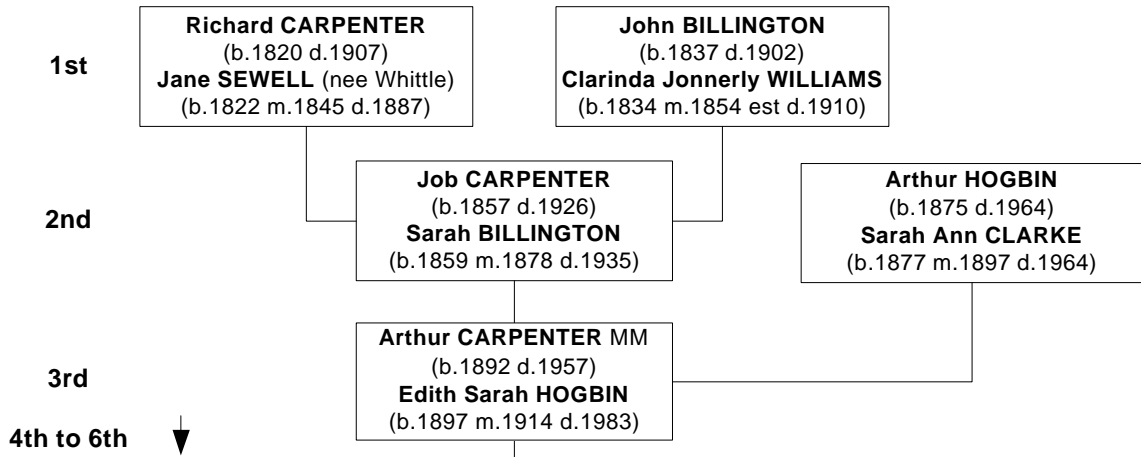

Ancestry and Descendants

GENERATION

Section 6.8.1

- 4. Isabelle Mary CARPENTER (b.1915 d.2004)
 sp: Carlyle Keith PERRETT (b.1911 m.1935 d.1996)
 - 5. Baden PERRETT (b.1935)
 sp: Thelma GREBENT (b.1937 m.1955)
 - 6. Heather PERRETT (b.1956)
 sp: Graeme MCLARREN (m.(nm))
 sp: Arthur James WATLING (m.1987)
 - 6. Lester Lloyd PERRETT (b.1958)
 sp: Jacqueline MITCHELL
 - 6. Keith John PERRETT (b.1959)
 sp: Leonie JOHNSON (b.1966 m.1984(div))
 - 6. William Arthur PERRETT (b.1961)
 sp: Tracey Lynne DURBRIDGE (b.1963)
 - 6. Baden Andrew PERRETT (b.1963)
 sp: Glenda PASSLOW
 - 6. Alan Brett PERRETT (b.1965)
 sp: Michelle Elizabeth LAURIE (b.1970 m.1990)
 - 5. Kelvin PERRETT (b.1937)
 sp: Dawn DENT (b.1942 m.1961)
 - 6. Leanne Kim PERRETT
 sp: MCCLYMONT
 - 5. Lynette Belle PERRETT (b.1942)
 sp: Richard LANGWORTHY (b.1938 m.1961 d.1970)
 - 6. Belinda Joy LANGWORTHY (b.1961)
 - 6. Jennell Marree LANGWORTHY (b.1964)
 sp: Ross GILLET (b.1963 m.1992)
 - 6. Cheryl Jean LANGWORTHY (b.1969)
 sp: Bill MILNE (b.1968 m.1997)
 - sp: John Robert SMITH (b.1941 m.1971(div))
 - 6. Melisa May SMITH (b.1971)
 - 6. Edward John SMITH (b.1973)
 sp: Claire ROBERTS
 - 5. Marlene Yvonne PERRETT (b.1946)
 sp: Ronald James SMITH (b.1994 m.1964)
 - 6. Darren James SMITH (b.1966)
 sp: Donna Maree BATEMAN (b.1967)
 - 6. Michael Alan SMITH (b.1968)
 sp: Anneite Marie APPS (b.1970 m.1988(div))
 - 6. Sandra Belle SMITH (b.1971)
 sp: Kenneth James BOLTON (b.1964 m.1993)

Section 6.8.2

- 4. **Edith Joyce CARPENTER** (b.1919)
 sp: Oswald Clive CLARK (b.1916 m.1938 d.1995)
 - 5. Errol CLARK (b.1939 d.1979)
 - 5. Beverly Jean CLARK (b.1941)
 sp: Bruce James MARSH (m.1974)
 - sp: Lester HUDSON (b.1932 m.1988)
 - 5. Pamela Joy CLARK (b.1945)
 sp: Tony BENDER
 - 6. Ricky John BENDER (b.1963)
 sp: Cheron Lousie THOMPSON
 - 6. Tracey Maree BENDER (b.1967)