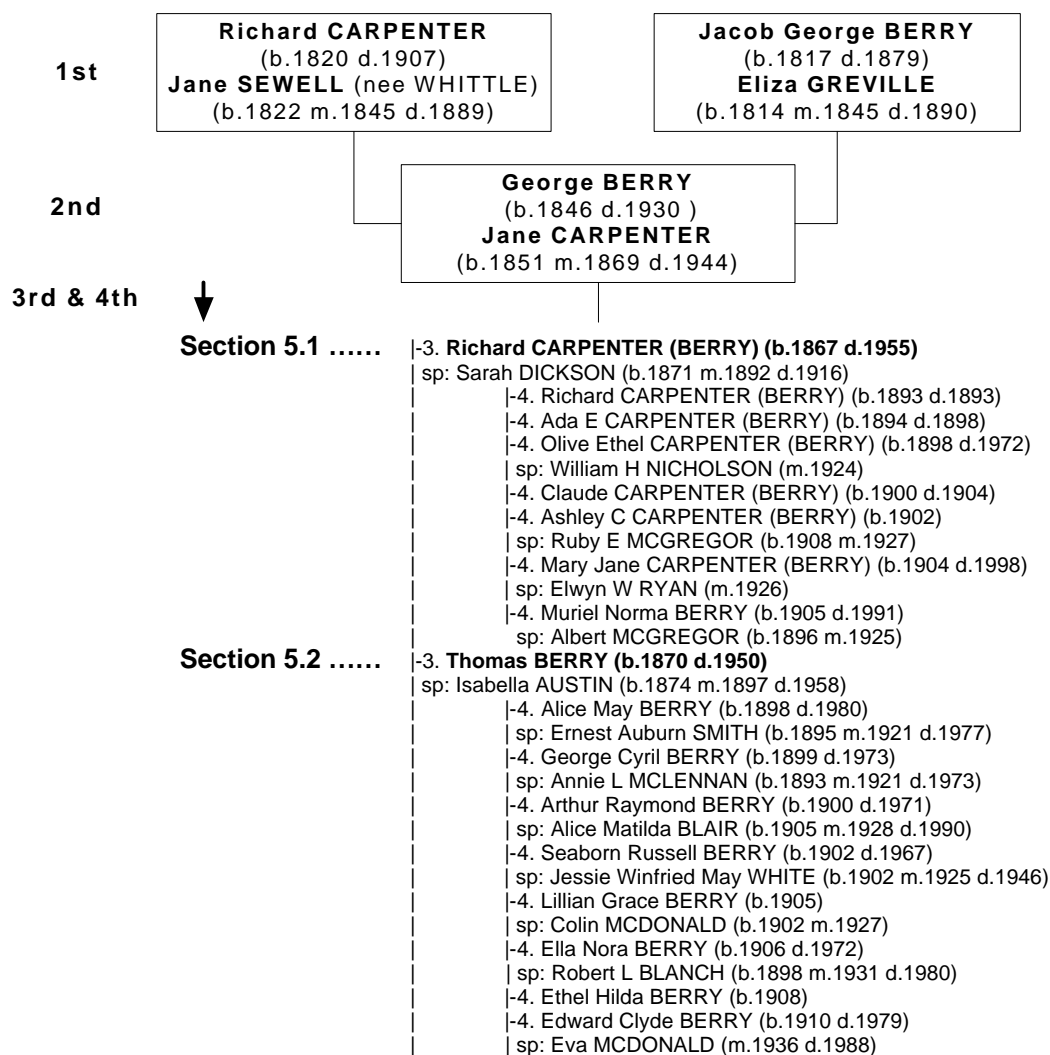

It is known that he was Post Master at Yarrowyck from 1894-1908 before purchasing "Tarwonga" at Manilla.

He also provided properties for all his sons. The properties he owned :

Warrabah - was between Manilla and Barraba

Tarwonga - was near Manilla

Box Forest – was near Kingstown, Armidale

Surname of deceased	BERRY	Sex	Male
Other names	George	Age	84 years
Occupation	Grazier	Marital status	
Date of death	27 February 1930	Place of death	“St Elms” Private Hospital Ulalla. Late of Kingstown, Gostwyck Shr
Usual residence		Place of birth	Uralla, N.S.Wales
Father	Jacob George Berry Boot Maker	Mother	Louisa Greville
Place of marriage	Armidale, N.S.Wales		
Age at marriage	22 years		
To whom married	Jane Carpenter		
Children of marriage	Richard 63, Thomas 60, Louisa 56, Horace 52, Charles 54, Allan 50, Jacob 48, Jane 45, Samuel 43, Norman 41, Harold 39, Clarence 37 - living Two Males deceased.		
Informant	Char Berry, son, ‘Glen Ayr’ West Ryde		
Cause of death	(1) Senility - (2) Cardiac failure		
By whom certified	<i>illegible</i>	Last saw deceased	27 February 1930
Particulars of burial	28th February 1930	The Church of England Cemetery, Uralla	
Minister	P St John	Witnesses	G Whackart, H Piddington

Ancestry and Descendants

GENERATION