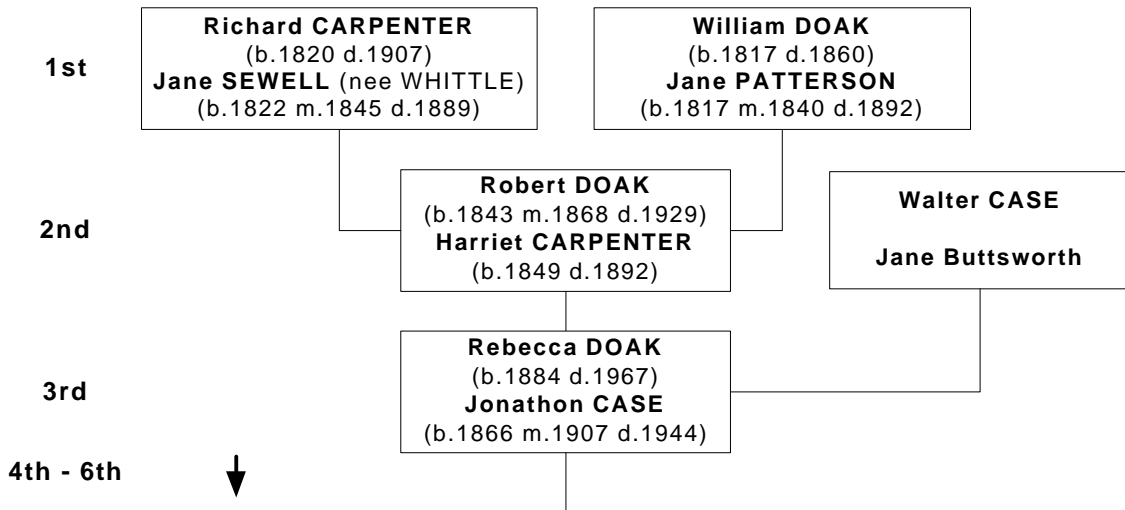

Leslie married **Ada Agnes EVANS**, daughter of James W EVANS and Emily Jane BROWN, on 1940 in Sydney, NSW. Ada was born 1916 in Quirindi, NSW.

They had the following children:

- + 450 F i. **Jeanette CASE** was born 1941.

*See 450 below*

456. **Jeanette CASE** (Leslie Jonathan CASE, Rebecca DOAK, Harriet CARPENTER, Richard) was born 1941.

Jeanette married **John TYNE**.

They had the following children:

- 995 M i. **Randall TYNE** was born 1961.

**Ancestry and Descendants**

GENERATION

- 4. Thelma M CASE (b.1910 d.1914)
- 4. Coreen Hope CASE (b.1911)
- sp: Richard George WARD (b.1908 m.1937)
- |-5. Don WARD (b.1940)
- | sp: Lynn PURCHASE (m.1982)
- |
- |-6. Jacqueline WARD
- |-5. Ross WARD (b.1941)
- sp: Carmel PURCELL (m.1962)
- |-6. Catherine WARD (b.1963)
- |-6. Gail WARD (b.1967)
- 4. Leslie Jonathan CASE (b.1916)
- sp: Ada Agnes EVANS (b.1916 m.1940)
- |-5. Jeanette CASE (b.1941)
- sp: John TYNE
- |-6. Randall TYNE (b.1961)