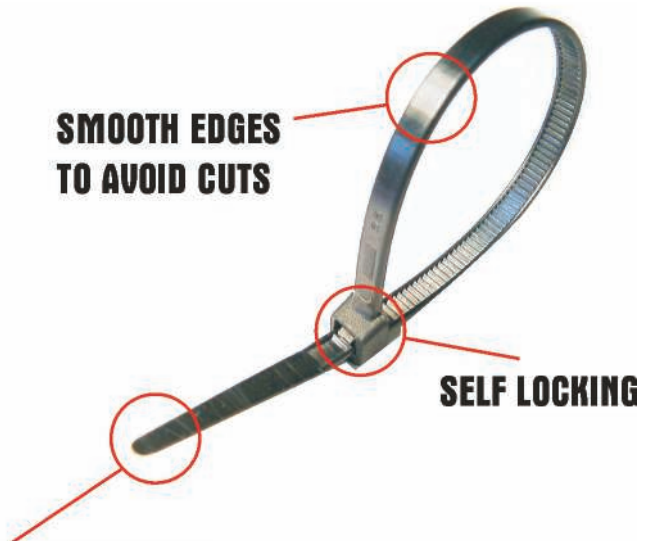

CABLE TIES

- Manufactured from durable nylon
- Available in natural translucent finish or weather resistant black

**SMOOTH EDGES
TO AVOID CUTS**

SELF LOCKING

TAPERED TIP FOR EASE OF USE

WHITE (NATURAL)

ITEM	DESCRIPTION	RETAIL EX GST	BP40
H31800/100	CABLE TIE 80x2.5mm WHITE PK100	$ 1.06	V64
H31801/100	CABLE TIE 100x2.5mm WHITE PK100	$ 1.32	V79
H31802/100	CABLE TIE 140x3.6mm WHITE PK100	$ 2.66	V160
H31803/100	CABLE TIE 200x4.8mm WHITE PK100	$ 7.30	V438
H31804/100	CABLE TIE 300x4.8mm WHITE PK100	$ 11.44	V686
H31806/100	CABLE TIE 370x4.8mm WHITE PK100	$ 12.38	V743

BLACK (WEATHER RESISTANT)

ITEM	DESCRIPTION	RETAIL EX GST	BP40
H31820/100	CABLE TIE 80x2.5mm BLACK PK100	$ 1.60	V96
H31821/100	CABLE TIE 100x2.5mm BLACK PK100	$ 1.60	V96
H31821/1000	#N/A	#N/A	#N/A
H31822/100	CABLE TIE 140x3.6mm BLACK PK100	$ 2.91	V175
H31823/100	CABLE TIE 200x4.8mm BLACK PK100	$ 5.83	V350
H31824/100	CABLE TIE 300x4.8mm BLACK PK100	$ 10.33	V620
H31824/1000	#N/A	#N/A	#N/A
H31826/100	CABLE TIE 370x4.8mm BLACK PK100	$ 14.76	V886

HEAVY DUTY BLACK (WEATHER RESISTANT)

**HEAVY
DUTY**

ITEM	DESCRIPTION	RETAIL EX GST	BP40
CT3807W/100	CABLE TIE 380x7.6mm BLACK	$ 23.58	V1415
CT5508W/100	CABLE TIE 550x8mm BLACK	$ 95.09	V5705