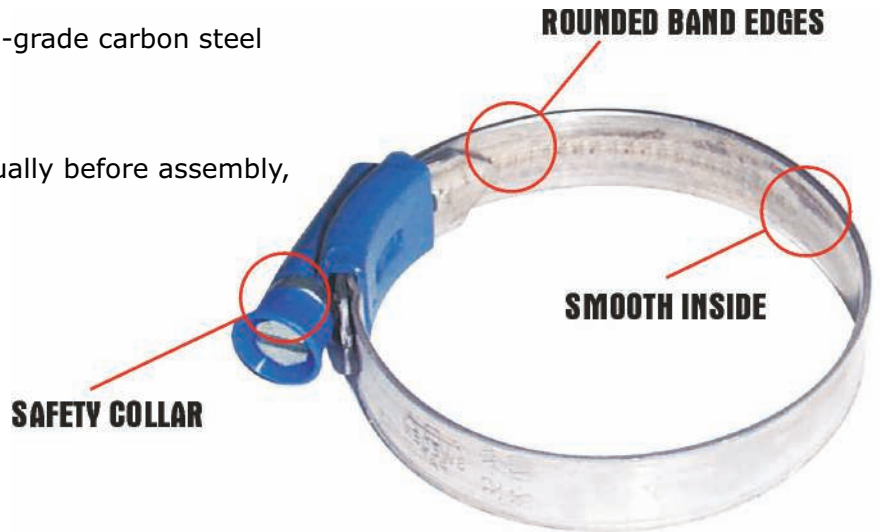

UTILUX

AUTOMOTIVE

HOSE CLAMPS **Pg 2 - 5**

STRAP & BAND CLAMP TOOL **Pg 6**

CABLE TIES **Pg 7**

TRAILER CONNECTORS **Pg 8**

2012
1st January

ZINC STEEL HOSE CLAMPS - WITH COLLAR

- All components are zinc plated high-grade carbon steel
- Strong pressed steel worm housing
- Each part is surface treated individually before assembly, ensuring every part is protected

ITEM	DESCRIPTION	RETAIL EX GST	BP40
H037/10	8-14mm ZINC HOSE CLAMPS	\$ 14.73	V884
H038/10	11-17mm ZINC HOSE CLAMPS	\$ 14.33	V860
H039/10	13-20mm ZINC HOSE CLAMPS	\$ 15.36	V922
H040/10	19-28mm ZINC HOSE CLAMPS	\$ 19.29	V1157
H040A/10	15-24mm ZINC HOSE CLAMPS	\$ 23.90	V1434
H041/10	26-38mm ZINC HOSE CLAMPS	\$ 20.60	V1236
H051/10	22-32mm ZINC HOSE CLAMPS	\$ 20.60	V1236
H049/10	32-44mm ZINC HOSE CLAMPS	\$ 22.88	V1373
H042/10	44-56mm ZINC HOSE CLAMPS	\$ 24.85	V1491
H042A/10	38-50mm ZINC HOSE CLAMPS	\$ 23.24	V1394
H042X/10	50-65mm ZINC HOSE CLAMPS	\$ 26.49	V1589
H043/10	58-75mm ZINC HOSE CLAMPS	\$ 31.72	V1903
H043X/10	68-85mm ZINC HOSE CLAMPS	\$ 33.33	V2000
H044/10	77-95mm ZINC HOSE CLAMPS	\$ 36.95	V2217
H045/10	87-112mm ZINC HOSE CLAMPS	\$ 39.87	V2392
H046/10	104-138mm ZINC HOSE CLAMPS	\$ 42.50	V2550
H047/10	130-165mm ZINC HOSE CLAMPS	\$ 50.37	V3022
H048/10	150-180mm ZINC HOSE CLAMPS	\$ 60.49	V3629
H052/10	175-205mm ZINC HOSE CLAMPS	\$ 68.67	V4120
H053/10	200-231mm ZINC HOSE CLAMPS	\$ 76.21	V4573
H059/10	226-256mm ZINC HOSE CLAMPS	\$ 80.04	V4802
H060/10	251-282mm ZINC HOSE CLAMPS	\$ 95.50	V5730
H061/10	277-307mm ZINC HOSE CLAMPS	\$ 103.66	V6220

ZINC STEEL HOSE CLAMPS - NO COLLAR

- All components are zinc plated high-grade carbon steel
- Strong pressed steel worm housing
- Each part is surface treated individually before assembly, ensuring every part is protected

STAINLESS STEEL HOSE CLAMPS - WITH COLLAR

- All components are 304 grade stainless steel
- Strong pressed steel worm housing
- The alloy components provide not only greater resistance to corrosion but also enhanced strength