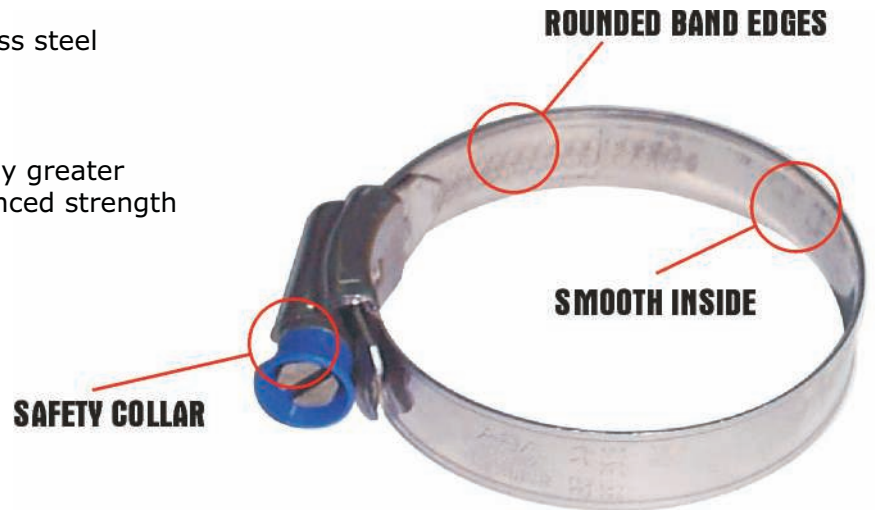

- All components are zinc plated high-grade carbon steel
- Strong pressed steel worm housing
- Each part is surface treated individually before assembly, ensuring every part is protected

ITEM	DESCRIPTION	RETAIL EX GST	BP40
H037/10	8-14mm ZINC HOSE CLAMPS	\$ 14.73	V884
H038/10	11-17mm ZINC HOSE CLAMPS	\$ 14.33	V860
H039/10	13-20mm ZINC HOSE CLAMPS	\$ 15.36	V922
H040/10	19-28mm ZINC HOSE CLAMPS	\$ 19.29	V1157
H040A/10	15-24mm ZINC HOSE CLAMPS	\$ 23.90	V1434
H041/10	26-38mm ZINC HOSE CLAMPS	\$ 20.60	V1236
H051/10	22-32mm ZINC HOSE CLAMPS	\$ 20.60	V1236
H049/10	32-44mm ZINC HOSE CLAMPS	\$ 22.88	V1373
H042/10	44-56mm ZINC HOSE CLAMPS	\$ 24.85	V1491
H042A/10	38-50mm ZINC HOSE CLAMPS	\$ 23.24	V1394
H042X/10	50-65mm ZINC HOSE CLAMPS	\$ 26.49	V1589
H043/10	58-75mm ZINC HOSE CLAMPS	\$ 31.72	V1903
H043X/10	68-85mm ZINC HOSE CLAMPS	\$ 33.33	V2000
H044/10	77-95mm ZINC HOSE CLAMPS	\$ 36.95	V2217
H045/10	87-112mm ZINC HOSE CLAMPS	\$ 39.87	V2392
H046/10	104-138mm ZINC HOSE CLAMPS	\$ 42.50	V2550
H047/10	130-165mm ZINC HOSE CLAMPS	\$ 50.37	V3022
H048/10	150-180mm ZINC HOSE CLAMPS	\$ 60.49	V3629
H052/10	175-205mm ZINC HOSE CLAMPS	\$ 68.67	V4120
H053/10	200-231mm ZINC HOSE CLAMPS	\$ 76.21	V4573
H059/10	226-256mm ZINC HOSE CLAMPS	\$ 80.04	V4802
H060/10	251-282mm ZINC HOSE CLAMPS	\$ 95.50	V5730
H061/10	277-307mm ZINC HOSE CLAMPS	\$ 103.66	V6220

ZINC STEEL HOSE CLAMPS - NO COLLAR

- All components are zinc plated high-grade carbon steel
- Strong pressed steel worm housing
- Each part is surface treated individually before assembly, ensuring every part is protected

STAINLESS STEEL HOSE CLAMPS - WITH COLLAR

- All components are 304 grade stainless steel
- Strong pressed steel worm housing
- The alloy components provide not only greater resistance to corrosion but also enhanced strength