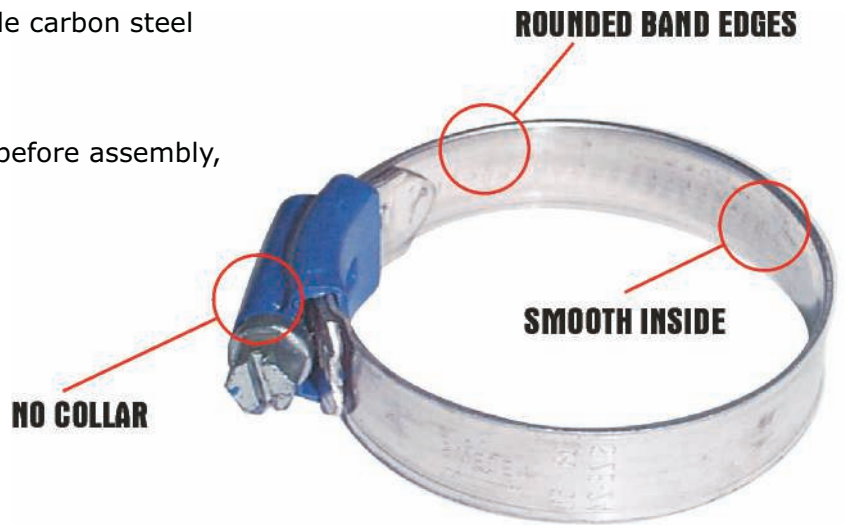

UTILUX

AUTOMOTIVE

HOSE CLAMPS **Pg 2 - 5**

STRAP & BAND CLAMP TOOL **Pg 6**

CABLE TIES **Pg 7**

TRAILER CONNECTORS **Pg 8**

2012
1st January

ZINC STEEL HOSE CLAMPS - WITH COLLAR

- All components are zinc plated high-grade carbon steel
- Strong pressed steel worm housing
- Each part is surface treated individually before assembly, ensuring every part is protected

ITEM	DESCRIPTION	RETAIL EX GST	BP40
H037/10	8-14mm ZINC HOSE CLAMPS	\$ 14.73	V884
H038/10	11-17mm ZINC HOSE CLAMPS	\$ 14.33	V860
H039/10	13-20mm ZINC HOSE CLAMPS	\$ 15.36	V922
H040/10	19-28mm ZINC HOSE CLAMPS	\$ 19.29	V1157
H040A/10	15-24mm ZINC HOSE CLAMPS	\$ 23.90	V1434
H041/10	26-38mm ZINC HOSE CLAMPS	\$ 20.60	V1236
H051/10	22-32mm ZINC HOSE CLAMPS	\$ 20.60	V1236
H049/10	32-44mm ZINC HOSE CLAMPS	\$ 22.88	V1373
H042/10	44-56mm ZINC HOSE CLAMPS	\$ 24.85	V1491
H042A/10	38-50mm ZINC HOSE CLAMPS	\$ 23.24	V1394
H042X/10	50-65mm ZINC HOSE CLAMPS	\$ 26.49	V1589
H043/10	58-75mm ZINC HOSE CLAMPS	\$ 31.72	V1903
H043X/10	68-85mm ZINC HOSE CLAMPS	\$ 33.33	V2000
H044/10	77-95mm ZINC HOSE CLAMPS	\$ 36.95	V2217
H045/10	87-112mm ZINC HOSE CLAMPS	\$ 39.87	V2392
H046/10	104-138mm ZINC HOSE CLAMPS	\$ 42.50	V2550
H047/10	130-165mm ZINC HOSE CLAMPS	\$ 50.37	V3022
H048/10	150-180mm ZINC HOSE CLAMPS	\$ 60.49	V3629
H052/10	175-205mm ZINC HOSE CLAMPS	\$ 68.67	V4120
H053/10	200-231mm ZINC HOSE CLAMPS	\$ 76.21	V4573
H059/10	226-256mm ZINC HOSE CLAMPS	\$ 80.04	V4802
H060/10	251-282mm ZINC HOSE CLAMPS	\$ 95.50	V5730
H061/10	277-307mm ZINC HOSE CLAMPS	\$ 103.66	V6220

ZINC STEEL HOSE CLAMPS - NO COLLAR

- All components are zinc plated high-grade carbon steel
- Strong pressed steel worm housing
- Each part is surface treated individually before assembly, ensuring every part is protected

STAINLESS STEEL HOSE CLAMPS - WITH COLLAR

- All components are 304 grade stainless steel
- Strong pressed steel worm housing
- The alloy components provide not only greater resistance to corrosion but also enhanced strength