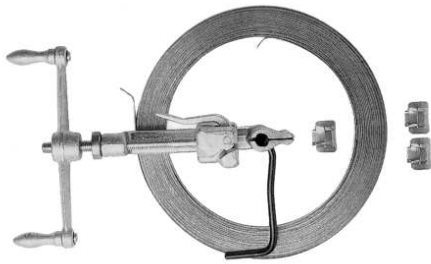

BAND CLAMP TOOL

- Strong and durable
- Easy to use
- Fits all sizes and buckles

ITEM	DESCRIPTION	RETAIL EX GST	BP40
46/1	BAND CLAMP TOOL	$ 842.03	V50522

BAND AND BUCKLES

- Band -
  201 grade stainless steel (30 metre roll)
- Buckles -
  301 grade stainless steel (100 buckles)