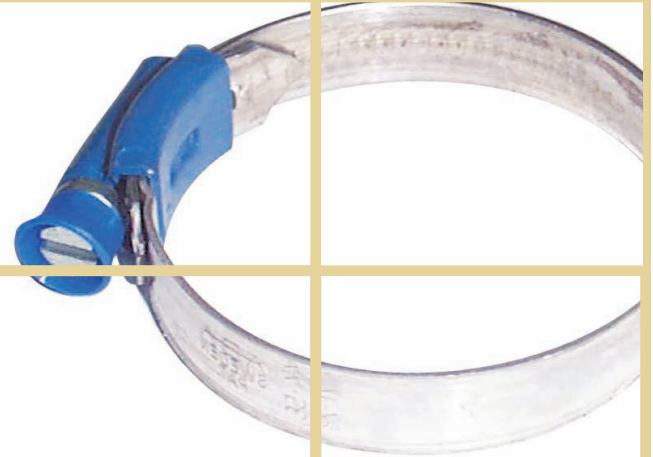

2012
1st January