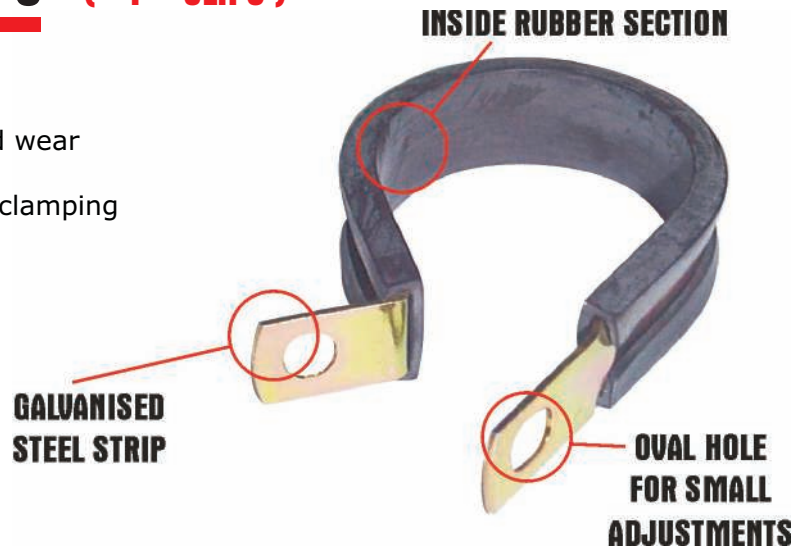

RUBBER LINED HOSE CLAMPS - (" P " CLIPS)

- Non corrosive
- Rubber lining reduces impact, vibration and wear
- Adopts the dimensions of the material it is clamping

ITEM	DESCRIPTION	RETAIL	EX GST	BP40
31300/10	3mm RUBBERLINED CLIP	$	7.79	V467
31301/10	5mm RUBBERLINED CLIP	$	7.79	V467
31302/10	6mm RUBBERLINED CLIP	$	8.09	V485
31303/10	8mm RUBBERLINED CLIP	$	8.70	V522
31304/10	10mm RUBERLINED CLIP	$	8.70	V522
31305/10	11mm RUBBERLINED CLIP	$	9.03	V542
31306/10	13mm RUBBERLINED CLIP	$	9.66	V580
31307/10	14mm RUBBERLINED CLIP	$	9.66	V580
31308/10	16mm RUBBERLINED CLIP	$	9.96	V598
31309/10	18mm RUBBERLINED CLIP	$	10.60	V636
31310/10	19mm RUBBERLINED CLIP	$	10.60	V636
31311/10	21mm RUBBERLINED CLIP	$	10.60	V636
31312/10	22mm RUBBERLINED CLIP	$	10.92	V655
31313/10	24mm RUBBERLINED CLIP	$	11.52	V691
31314/10	25mm RUBBERLINED CLIP	$	11.52	V691
31316/10	29mm RUBBERLINED CLIP	$	18.69	V1121
31317/10	30mm RUBBERLINED CLIP	$	19.29	V1157
31318/10	32mm RUBBERLINED CLIP	$	19.62	V1177
31319/10	33mm RUBBERLINED CLIP	$	20.23	V1214
31320/10	35mm RUBBERLINED CLIP	$	21.18	V1271
31321/10	36.5mm RUBBERLINED CLIP	$	21.49	V1289
31322/10	38mm RUBBERLINED CLIP	$	21.49	V1289
31323/10	45mm RUBBERLINED CLIP	$	23.04	V1382
31324/10	51mm RUBBERLINED CLIP	$	27.74	V1664
31326/10	42mm RUBBERLINED CLIP	$	22.12	V1327