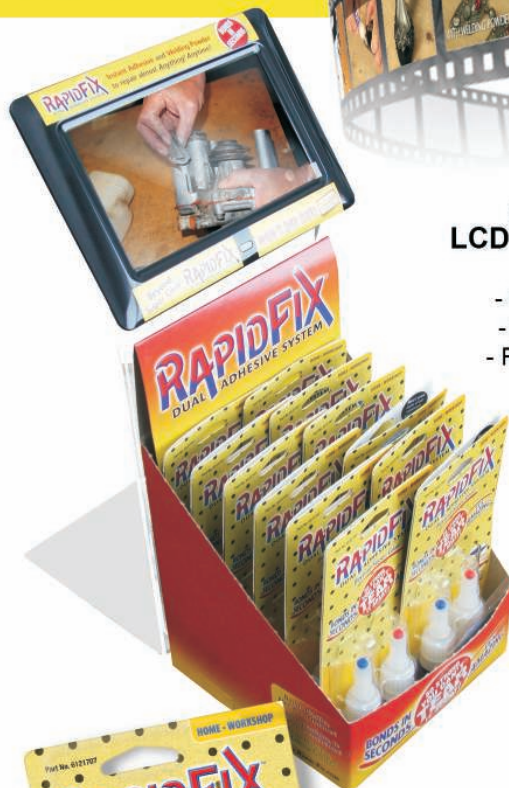

Rapid Fix

Dual Adhesive System

NEW PRODUCT

Rapid Fix LCD Merchandiser

Order 24 x Rapid Fix and receive a 7" LCD Video Player*

(*LCD screen remains the property of R.A.Venn P/L)

Rapid Fix LCD Merchandiser

- Free Standing
- 240V adaptor
- Remote Control